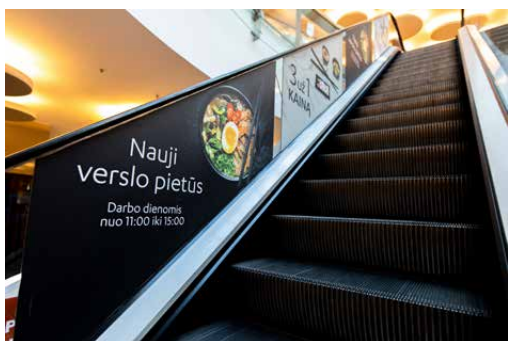

PC VIDAUS REKLAMA/ INDOOR ADVERTISING

Lipdukas ant eskalatoriaus / travelatoriaus

Sticker on the escalator / travelator

170€
mėn/month

Išmatavimų prašome teirautis
1 vnt./pcs